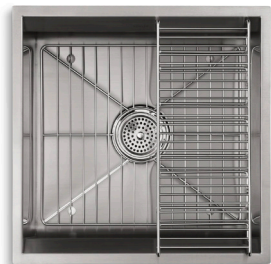

# Tribal Instincts Kitchen

THE BOLD LOOK  
OF **KOHLER**.

1 & 2

3

4

- 1 | SIMPLICE® PULL-DOWN KITCHEN SINK FAUCET WITH 16<sup>5</sup>/<sub>8</sub>" SPOUT K-596-BL
- 2 | WHITEHAVEN® SMART DIVIDE® UNDER-MOUNT LARGE/MEDIUM KITCHEN SINK WITH HAYRIDGE® DESIGN K-6349-0
- 3 | SIMPLICE PULL-DOWN KITCHEN SINK FAUCET WITH 15<sup>3</sup>/<sub>8</sub>" SPOUT K-597-BL
- 4 | 8 DEGREE™ UNDER-MOUNT BAR SINK WITH ACCESSORIES K-3671-NA

#### FEATURED COLORS & FINISHES

0 White | BL Matte Black

COUNTERTOP | SILESTONE ETERNAL SERENA SUEDE  
ISLAND COUNTERTOP | SILESTONE ETERNAL MARQUINA  
FLOOR | POLISHED CONCRETE  
TILE | ANN SACKS® MAVEN BY KELLY WEARSTLER CANYON, VORTEX, OJAI AND WOVEN FIELD TILE AS15783  
RANGE WALL PAINT | BENJAMIN MOORE® STORMY MONDAY 2112-50  
WOOD TRIM AND MAIN UPPER/ISLAND CABINET PAINT | BENJAMIN MOORE IRON MOUNTAIN 2134-30  
BAR AND BENCH WALL PAINT | BENJAMIN MOORE ETRUSCAN AF-355  
BAR STOOLS | MARK ALBRECHT STUDIO BAR STOOLS  
RANGE HOOD | PATINAED STEEL CLADDING